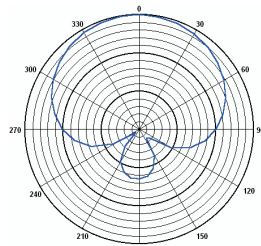

Polar Pattern

Specification

Type	Dynamic
Polar pattern	Hyper-Cardioid
Frequency range	50 – 14KHz
Sensitivity range	-70dB ±3dB (0dB = 1V/bar at 1KHz)
Impedance	600 ohm ±20% at 1KHz
Switch	On/Off (Lock type)
Weight	322g (0.71lb) without cable
Dimensions	51mm (2.0 inch) Head diameter 190mm (7.48 inch) Long