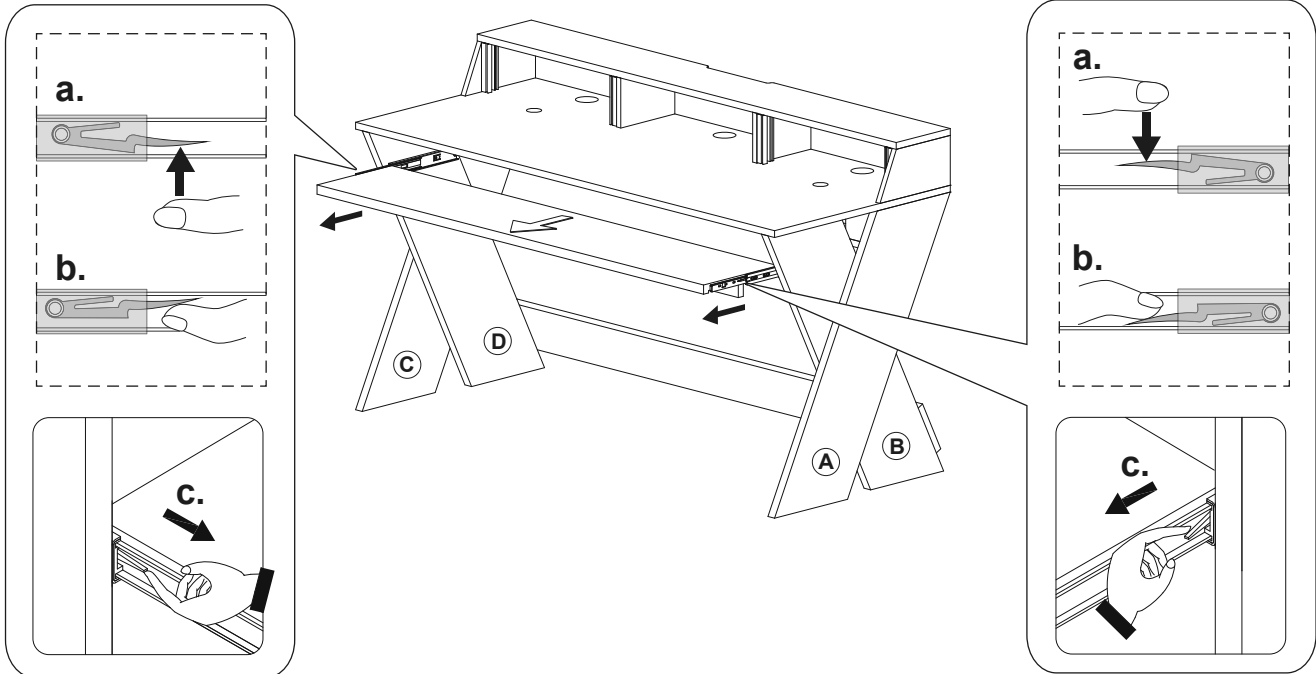

code	keyboard tray height	notice
A	67.2 cm	have to adjust; follow step 1&2
*B	64.0 cm	*standard height fixed
C	60.8 cm	have to adjust; follow step 1&2
D	57.6 cm	have to adjust; follow step 1&2

1.