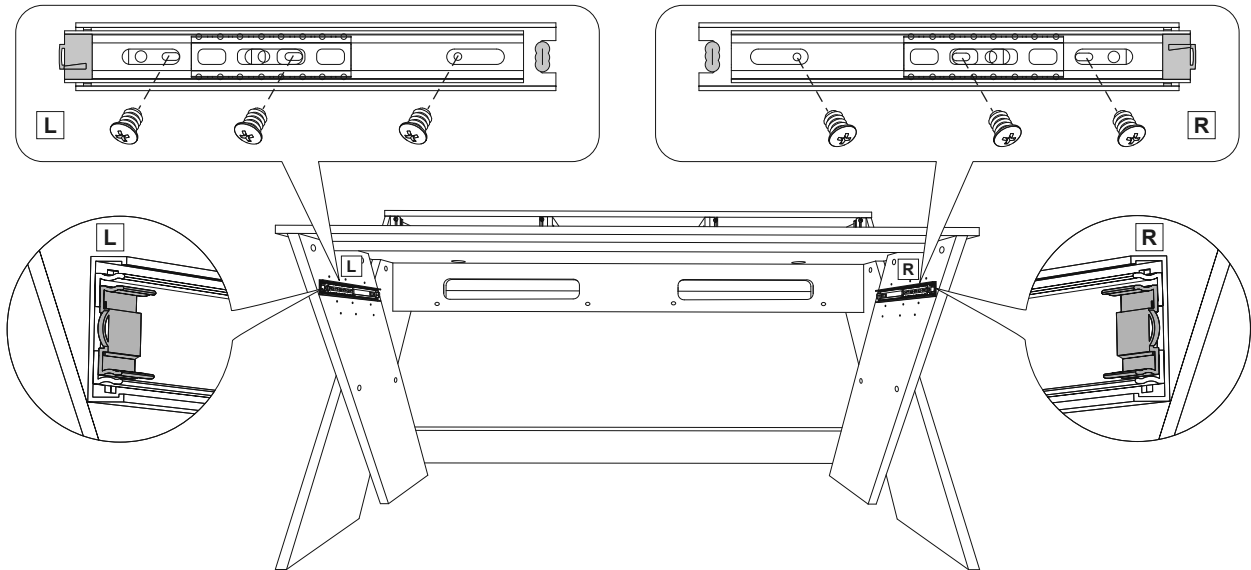

Montage

Assembly

Montage

Notice of adjustable keyboard tray

code	keyboard tray height	notice
A	67.2 cm	have to adjust; follow step 1&2
*B	64.0 cm	*standard height fixed
C	60.8 cm	have to adjust; follow step 1&2
D	57.6 cm	have to adjust; follow step 1&2

1.

2.