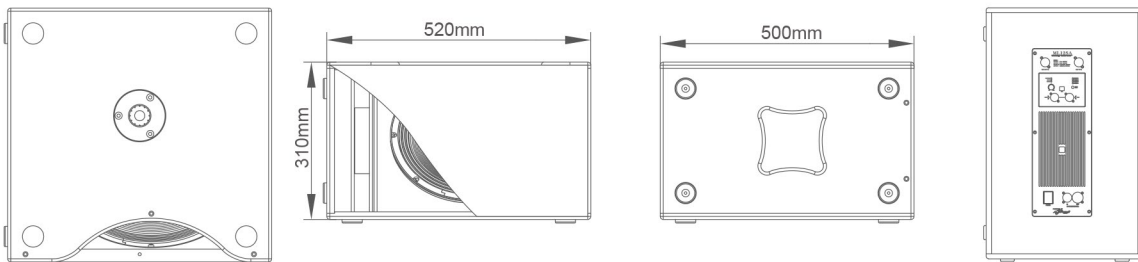

产品特性 Features

▶ ML12SA是ML系列中的12"有源超低频扬声器，内置2通道有源功放模块，带DSP（1进3出）数字音频处理功能，内置可保存及调用预置程序；拥有高声压级输出和高保真扩声性能，搭配ML系列全频音柱组合使用起来具有紧凑轻盈特性，安装方便快捷，专为固定安装和小型流动扩声系统提供高清晰度解决方案。

▶ ML12SA is the 12 inch ML series "active subwoofer, with 2 channel active power amplifier module, with DSP (1 in 3 out) digital audio processing functions, built-in presets can be preserved and loaded ; It has high sound pressure level output and high fidelity sound reinforcement performance. Very compact and lightweight when used with ML series full-range column. The system is very convenient and fast to install.

POWERED BY
Towersoft
AUDIO

产品尺寸 Product dimension

参数规格 Specifications

系统类型	单12寸带DSP有源超低频音箱	System type	single 12" active subwoofer with DSP
灵敏度(1W/1m)	96dB	Sensitivity(1W/1m)	96dB
频率响应	40Hz-300Hz(±3dB)/35Hz-350Hz(-10dB)	Frequency response	40Hz-300Hz(±3dB)/35Hz-350Hz(-10dB)
额定功率(AES)	1000W	Power rating(AES)	1000W
最大声压级(连续/峰值)	125dB/131dB	SPL(continue/peak)	125dB/131dB
标称阻抗	8Ω	Nominal Impedance	8Ω
低音单元	12寸低音(100mm音圈)	LF	12" woofer(100mm voice coil)
连接件	2×Neutrik NL4 Speakon 四芯插座 (1+1-) 1×Neutrik XLR IN ; 1×Neutrik XLR OUT 1×RJ45网络控制接口 ; 2×Neutrik Powercon IN/OUT	Connectors	2×NEUTRIK NL4MP 4 core socket,(1+ 1-) 1×Neutrik XLR IN;1×Neutrik XLR OUT 2×RJ45 internet control interface;2×Neutrik Powercon IN/OUT
吊挂硬件	M20支撑底座	Fittings	M20 Pole Mount Socket
3通道D类放大器模块	输出功率4Ω : 750W×2 输出功率8Ω : 600W×2 ; 1500W×1	3 channel Class D amplifier module	Power output 4Ω : 750W×2 Power output 8Ω : 600W×2 ; 1500W×1
带DSP	1进3出	With DSP	1 in 3 out
增益	38dB	Gain	38dB
信噪比S/N	115dB(A计权)	SNR	115dB(A)
工作电压范围	AC100-240V, 50/60Hz	Working voltage range	AC100-240V, 50/60Hz
尺寸(H×W×D)	310×520×500mm	Dimension(H×W×D)	310×500×500mm
重量	25kg	Weight	25kg