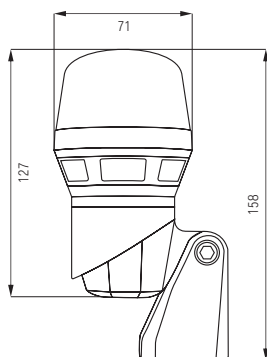

## Features

- Switchable “Enhanced Frequency Response” specifically tailored for a powerful kick drum sound
- Perfectly suited for recording bass instruments and percussion
- Uniform cardioid pickup pattern for maximum isolation of the main sound source
- Outstanding gain before feedback
- Rock-solid full metal die-cast body suited for rough daily touring routine
- Integrated stand adapter for secure mounting and easy positioning
- Corrosion-resistant gold-plated 3-pin XLR output connector
- Comes in a cardboard box with foam layers and DTP 40 Lb artificial leather bag

## Tech data

- Acoustical operating principle: dynamic, moving coil
- Directional pattern: cardioid
- Frequency range: 20 ... 16.000 Hz
- EFR, ‘Enhanced Frequency Response’ settings: = FFR, ‘Flat Frequency Response’  
+ EFR, ‘Enhanced Frequency Response’
- Sensitivity, = FFR: 0,4 mV / Pa (-69 dBV)
- Sensitivity, + EFR: 0,4 mV / Pa (-69 dBV)
- Rated impedance: < 500 ohms
- Connector: gold plated 3-pin XLR
- Dimensions: 71 dia. x 158 mm  
2,8 dia. x 6,2 inch
- Net weight: 740 g  
26,1 oz