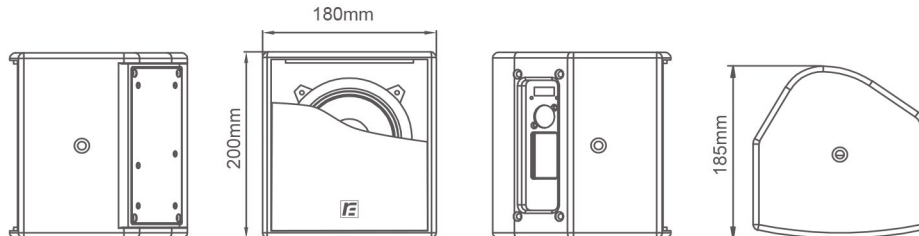

产品特性 Features

- ▶ TX5CA是一款5寸有源同轴全频音箱，传承TX系列高清晰度多功能设计特点，声音细节高度还原，声音听感厚实贴腔；箱体外形为多种角度摆放设计，以满足“多场合、多用途”的应用特点，还可作为返听音箱使用；同时满足壁挂、支撑使用；桦木复合板制作，聚脲喷涂工艺，让箱体更结实耐磨和防撞。
- ▶ TX5CA is a 5-inch active coaxial full-range speaker, high definition and multi-functional design features are retained; it can also be used as a monitor speaker. In the meantime, it can meet the requirements of wall hanging and support; Birch composite board production and polyurea spraying technology, making the box more solid.

产品尺寸 Product dimension

参数规格 Specifications

系统类型	单5寸有源同轴全频音箱	System type	Single 5" Active Coaxial Full-range Speaker
灵敏度(1W/1m)	92dB	Sensitivity(1W/1m)	92dB
频率响应	110Hz~20kHz(±3dB) / 100Hz~20kHz (-10dB)	Frequency response	110Hz~20kHz(±3dB) / 100Hz~20kHz (-10dB)
标称阻抗	8Ω	Nominal impedance	8Ω
额定功率 (AES)	50W	Power rating (AES)	50W
低音单元	5寸同轴单元	LF	5" coaxial driver
高音单元	1寸同轴压缩驱动器	HF	1" coaxial compression driver
覆盖角度(H×V)	90°×90°	Dispersion(H×V)	90°×90°
最大声压级(连续/峰值)	108dB/114dB	SPL(continue/peak)	108dB/114dB
功放模块	1×200W/4Ω, 1×100W/8Ω	Amplifier modular	1×200W/4Ω, 1×100W/8Ω
连接件	1×XLR卡侬母, 1×4针接线端子(1-,2+,3GND)	Connector	1×XLR female, 1×4 pin terminal (1-,2+,3GND)
吊挂硬件	M8吊点×4、M8支架孔	Fittings	M8 flying point×4、M8 bracket hole
尺寸(H×W×D)	200×180×185mm	Dimension(H×W×D)	200×180×185mm
重量	3kg	Weight	3kg