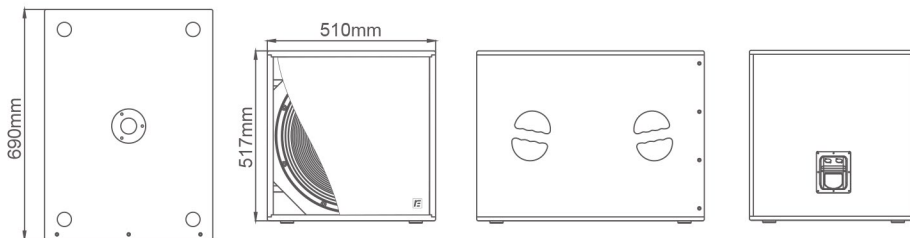

## 产品特性 Features

- ▶ WA118是一款单18寸倒相式超低音箱，采用低音单元（4"音圈）；配置新的气流倒相孔结构有效提升了声压级，并降低了精心优化的调谐和减少了管内气流扰动噪声及摩擦；极小震动箱体结构，在大功率状态下能稳定工作，并重放干净强劲超低频效果，把低频下限延伸到32Hz。
- ▶ 拥有轻巧紧凑型 and 便捷的操作性能设计，配置四个力学设计手柄，非常适合流动演出或是固定安装应用。
- ▶ WA118 is a single 18 inch bass reflex subwoofer, adopts bass unit(4" voice coil), optimized cabinet structure designed to reduce unwanted resonance and airflow noise. Reinforced cabinet structure reduces internal vibration noise, which can work stably in high-power, and can replay clear and powerful ultra low frequency effect, and the low frequency can extend down to 32Hz.
- ▶ With super compact light-weight and user-friendly operating performance design, equipped with four mechanical design handles, which are very suitable for touring or fixed installation applications.

## 产品尺寸 Product dimension