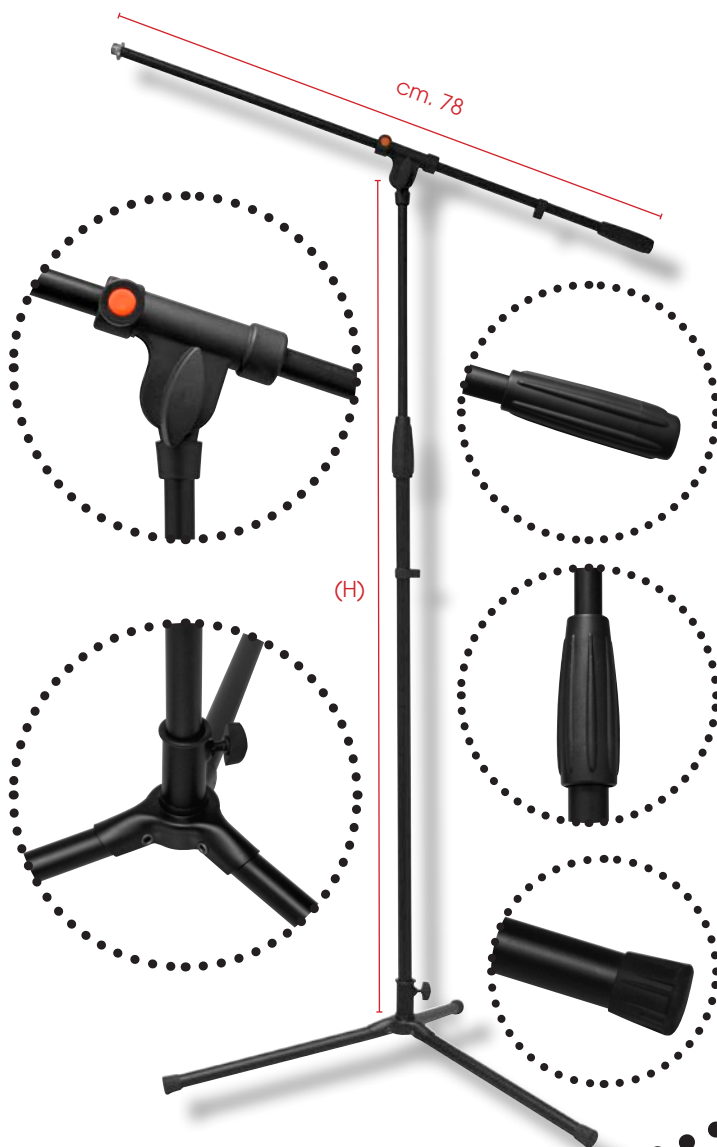

SH12NE

Asta microfonica regolabile in altezza. Snodo, contrappeso e manicotto in nylon, piedino in gomma e base in metallo. Leggera e stabile, adatta ad ogni situazione. Disponibile colore nero.

Microphone boom stand. Joint, counterweight and handle made of loaded nylon, rubber feet and metal base. Light and stable, suitable for any situation. Available in black.

caratteristiche tecniche / technical features

- Altezza/High:** min 97 - max 156 cm (H)
- Peso/Weight:** 1,4 Kg
- Master-Carton:** 10 pcs
- Volume:** 0,091 cbm

Imballo singolo / Single package

SH200

Borsa inclusa.
Bag included.

Leggio professionale in metallo regolabile in altezza, con robusta tavola forata inclinabile. Borsa inclusa. Colore nero.

Professional music stand made of steel. Easy height adjustment and sturdy pierced board. Inclusive of carry bag. Black color.

Universal guitar stand. Support arms covered with natural rubber. Once opened the stand is blocked through a safety system. Black color.

caratteristiche tecniche / technical features

- Altezza/High:** 40 cm
- Apertura/Spread:** 28 cm
- Peso/Weight:** 0,7 Kg
- Master-Carton:** 10 pcs
- Volume:** 0,099 cbm