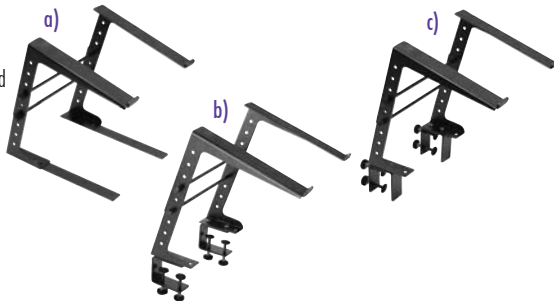

### FEATURES AND BENEFITS

A light and portable stand ideal for holding your laptop, CD player/controller, EFX machine or lighting controller. Features 4 easy line-it-up height adjustments and can hold up to 8 lbs. The angled platform rests your laptop securely against the front bumpers and allows for easy viewing and working positions.

The angled platform features grip pads and front bumpers.

4 Easy line-it-up height adjustments.

Ask About Our Other Laptop Stand ...

LPT6000

#### Multi-Purpose Laptop Stand

This Multi-Purpose Stand can stand alone - (a), clamp to a table - (b) or other rack equipment - (c). Features independant width and height adjustments.

Multiple Applications!