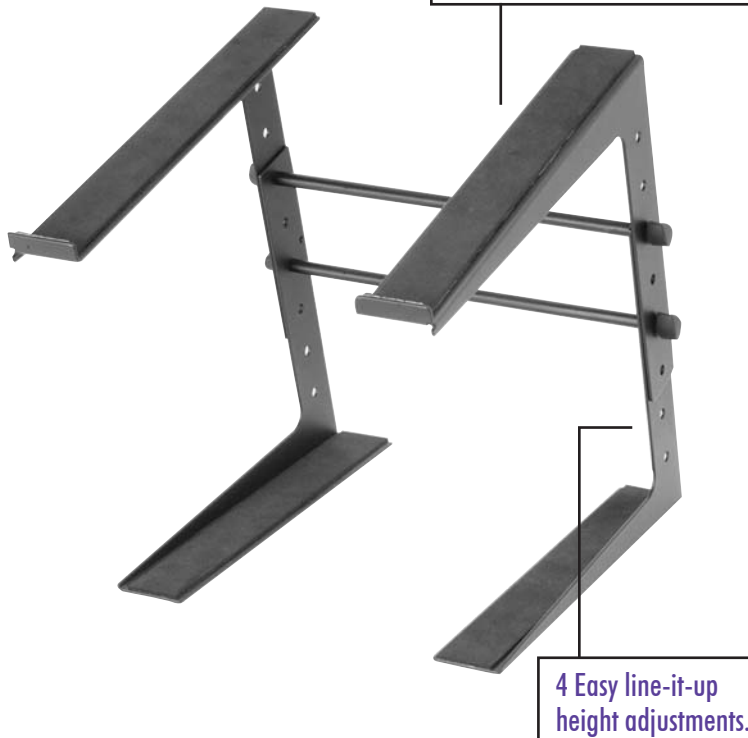

### FEATURES AND BENEFITS

A light and portable stand ideal for holding your laptop, CD player/controller, EFX machine or lighting controller. Features 4 easy line-it-up height adjustments and can hold up to 8 lbs. The angled platform rests your laptop securely against the front bumpers and allows for easy viewing and working positions.

The angled platform features grip pads and front bumpers.

4 Easy line-it-up height adjustments.

Ask About Our Other Laptop Stand ...

LPT6000

#### Multi-Purpose Laptop Stand

This Multi-Purpose Stand can stand alone - (a), clamp to a table - (b) or other rack equipment - (c). Features independant width and height adjustments.

Multiple Applications!

### PRODUCT SPECIFICATIONS

- > **Platform Dimensions:** (w)9.25 x (d)10.8"
- > **Height Adj.:** 6.3"-10.9"
- > **Weight Capacity:** 8 lbs.
- > **Color:** Black Powder Coat Finish

Model#: LPT5000  
Inv#: 54369  
List Price: \$52.99