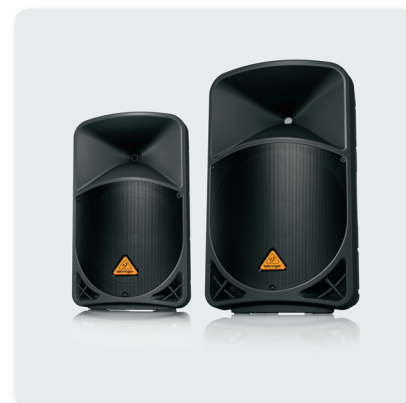

Which Speaker Should I Buy?

Well, let's start with your application... are you giving a speech in a hotel ballroom – or rocking out at the local bar or dance club? If you're addressing a small meeting, or jamming at the coffee house, the B112D might be all you'll ever need. But if you're providing disco in a busy nightclub, hosting Karaoke night in your living room, or just need to crank it up louder, then the larger **B115D** may be a better choice.