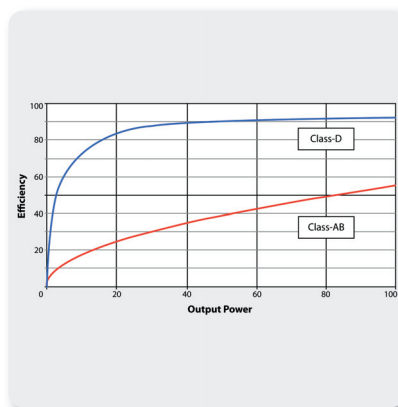

Portable Speakers

EUROLIVE

B112D

Active 2-Way 12" PA Speaker System with Wireless Option and Integrated Mixer

- Versatile trapezoidal enclosure design allows different positioning:
  - Stand mounting with 35-mm pole socket
  - Tilts on its side for use as a floor monitor
- Ergonomically shaped handles for easy carrying and setup
- High-quality components and exceptionally rugged construction ensure long life
- 3-Year Warranty Program*
- Conceived and designed by BEHRINGER Germany