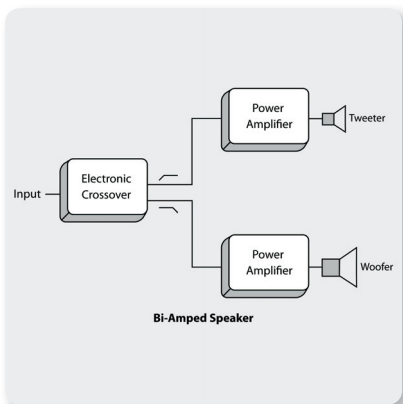

# EUROLIVE B112D

Active 2-Way 12" PA Speaker System with  
Wireless Option and Integrated Mixer

## Own the Stage with Digital Wireless

Get wireless-ready with the built-in, dedicated connectivity of our **ULTRALINK ULM Series** wireless microphone system (to be ordered separately). Wireless gives you maximum freedom and mobility without the need to run cables. The highest-quality sound is provided thanks to the **ULM's** digital, license-free 2.4 GHz frequency spectrum.

The **ULM** wireless system combines professional-quality sound with simple setup and an intuitive interface for legendary audio performance right out of the box. Just plug in the **ULM** receiver "dongle", and instantly you have an exceptional wireless mic system. Freeing you from cables is the simply easy way to own the stage.

## Built-in Mixing Capability

The integrated 2-channel mixer features the same ultra low-noise, high-headroom mic preamps that have made **BEHRINGER** mixers legendary, and the individual Mic/Line inputs accept virtually any level signal you're likely to run across. Variable Input gain controls (with Clip LED) will have you dialing in the perfect level every time. And if you need more coverage, use the convenient Link Output XLR connector to add more active loudspeakers.