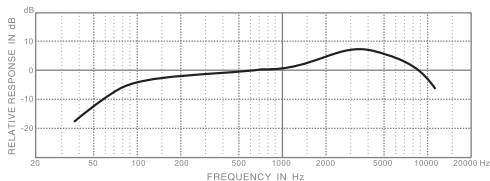

SPECIFICATIONS

*Note: Specifications are subject to change.

Type	Dynamic	Max. SPL	135 dB
Polar Pattern	Supercardioid	Finish	Titanium Gray
Frequency Response	50-18,000 Hz	Connector	XLR3M
Sensitivity	-54 dBV/Pa (2.0 mV)	Dimensions	Ø42.5×144 mm (Ø1.67"×5.67")
Output Impedance	200 Ω	Net Weight	220 g (7.8 oz)
Min. Load Impedance	200 Ω		

D10B FREQUENCY RESPONSE (SUPERCARDIOID)

D10B