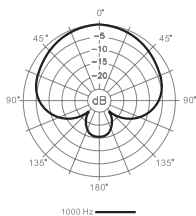

SPECIFICATIONS

*Note: Specifications are subject to change.

Type	Dynamic	Max. SPL	135 dB
Polar Pattern	Supercardioid	Finish	Titanium Gray
Frequency Response	50-18,000 Hz	Connector	XLR3M
Sensitivity	-54 dBV/Pa (2.0 mV)	Dimensions	Ø42.5×144 mm (Ø1.67"×5.67")
Output Impedance	200 Ω	Net Weight	220 g (7.8 oz)
Min. Load Impedance	200 Ω		

D10B FREQUENCY RESPONSE (SUPERCARDIOID)

D10B